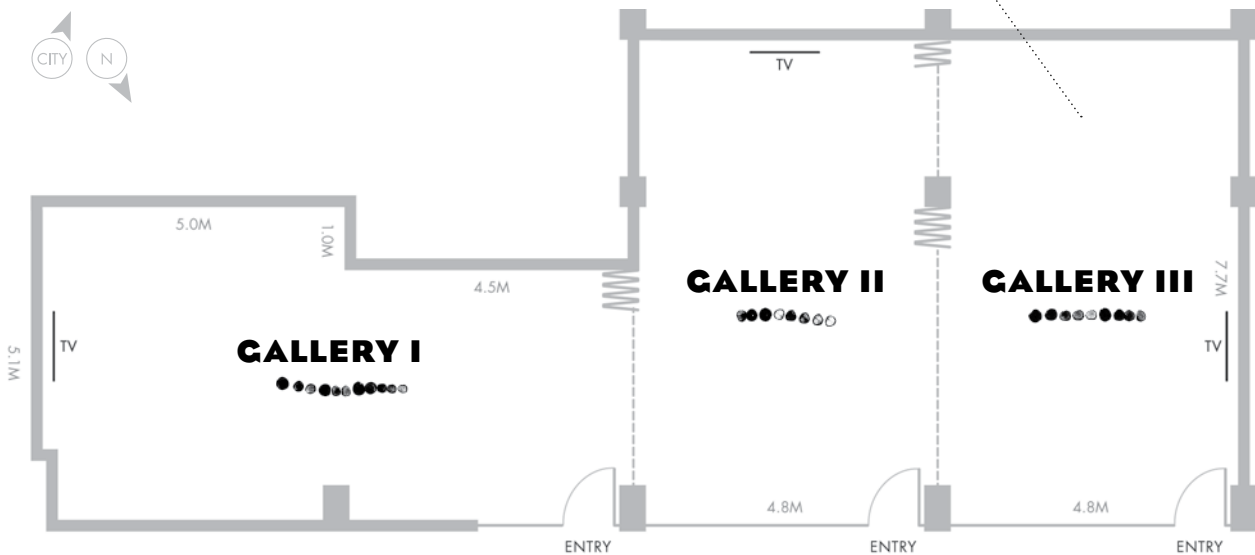

Set amongst the tree tops of leafy village, Walkerville; overlooking the majestic Adelaide Hills, The Watson's unique and colourful spaces draw inspiration from Indigenous artist, Tommy Watson, providing event organisers the opportunity to curate an inspired event.

Spaces	Dimensions (m x m)	Gross Area (Sq m)	Capacity (Number of Persons)				
			Boardroom	Theatre	Classroom	U-Shape	Cocktail
Gallery I	9.5 x 5.1	40	18	25	12	–	40
Gallery II	4.8 x 7.7	35	16	25	12	–	30
Gallery III	4.8 x 7.7	35	16	25	12	–	30
Galleries II + III	9.3 x 7.7	70	28	–	–	–	60
Galleries I + II + III	NA	110	–	–	–	–	100