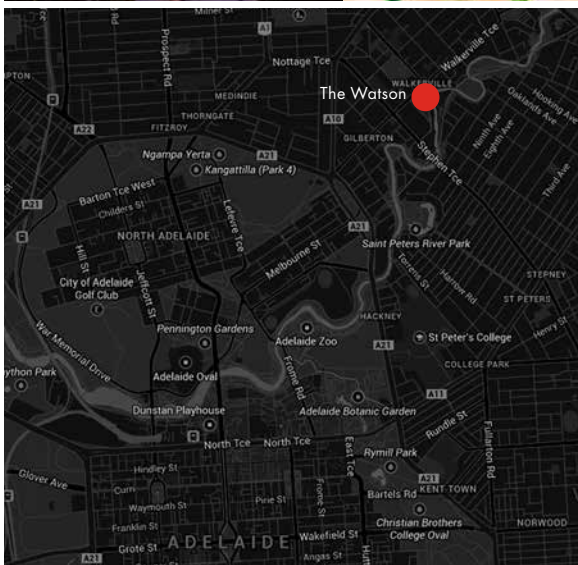

THE GALLERY I, II & III

The Watson offers three unique spaces for meeting and events in Adelaide. Accentuated with stylish designer décor and contemporary furniture, The Watson galleries are simply striking. These unique meeting and event spaces can be hired individually or combined, offering ultimate flexibility in setup.