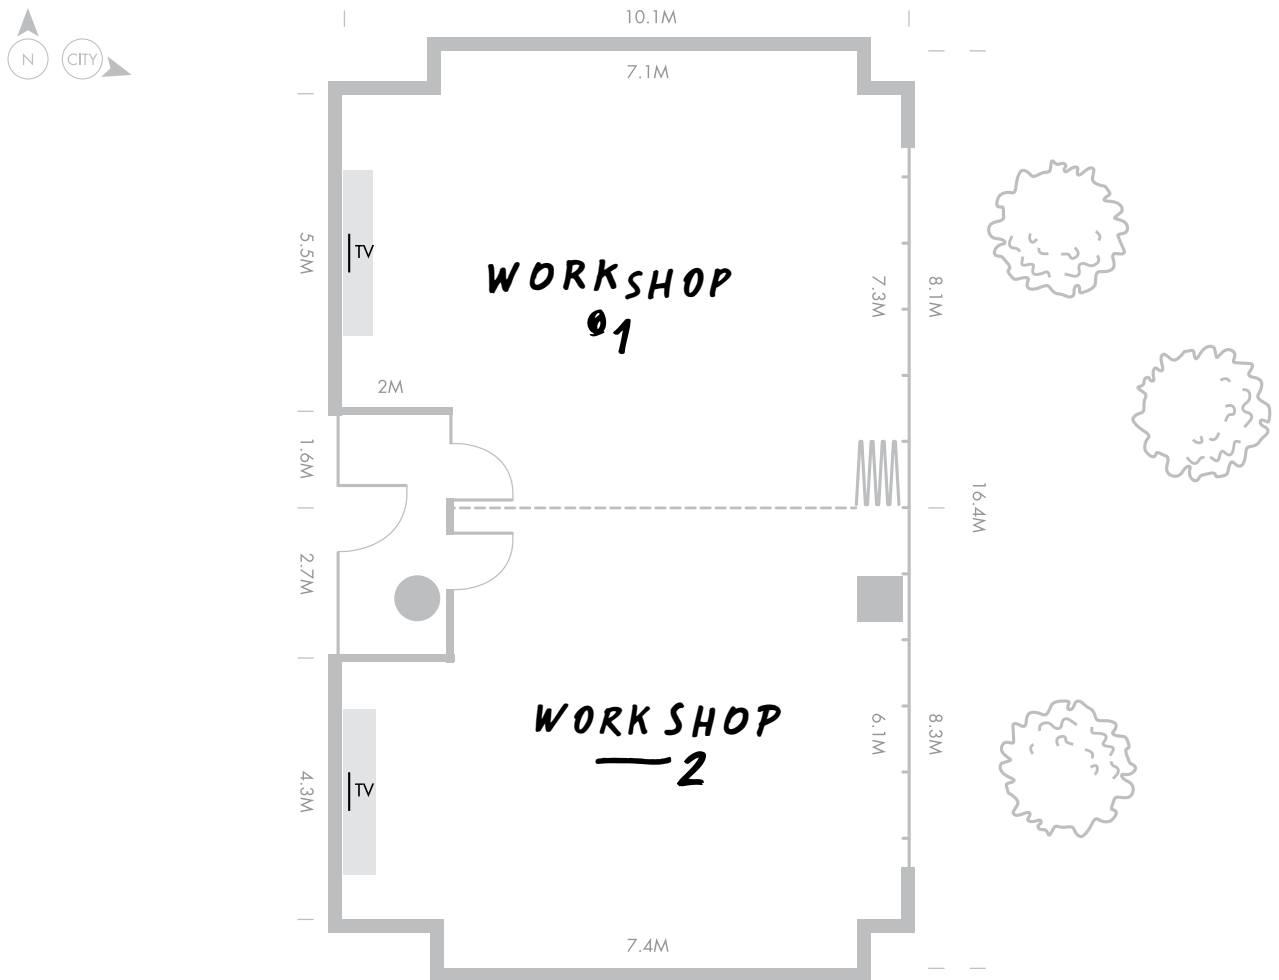

!!!
**STAY
 INSPIRED**

Spaces	Dimensions (m x m)	Gross Area (Sq m)	Capacity (Number of Persons)						
			Boardroom	Theatre	Classroom	Banquet	Cabaret	U Shape	Cocktail
Workshop 1	8 x 10	80	20	50	25	40	24	20	60
Workshop 2	8.5 x 10	80	20	50	25	40	24	20	60
Workshop 1&2	16.5 x 10	160	50	120	70	80	48	45	120