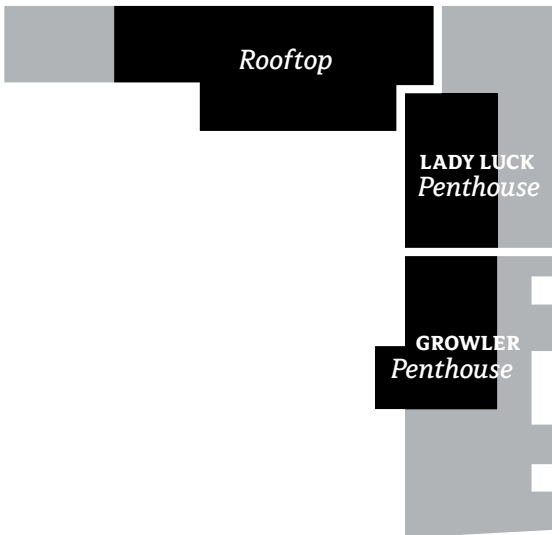

THE LADY LUCK PENTHOUSE

Located on the top floor of the hotel and appointed with plush furnishings, the Lady Luck penthouse offers over 110 square meters of deluxe space. Accentuated by a spacious entertaining balcony with simply stunning Melbourne CBD views, it's ideal for events with a difference.

THE GROWLER PENTHOUSE

With lashings of artwork in striking colours, Growler's 134 square meters sits slightly larger than its Lady Luck neighbour. The oversized outdoor terrace even comes complete with BBQ. Ideal for meetings and corporate brainstorming, this space is sure to inspire.

Spaces	Dimensions MxM	Gross Area Sq M	Capacity (Number of Persons)							
			Boardroom	Theatre	Classroom	Banquet	Cabaret	U-Shape	Cocktail	Fashion Launch /Showings
Rooftop	18.6x4.4	80	40	70	32	64	48	34	70	✓
Lady Luck Penthouse	NA	116.5	NA	NA	NA	NA	NA	NA	NA	✓
Growler Penthouse	NA	134	10	NA	NA	10	NA	NA	NA	✓
Cullen Suite	NA	52	10	NA	NA	NA	NA	NA	NA	✓