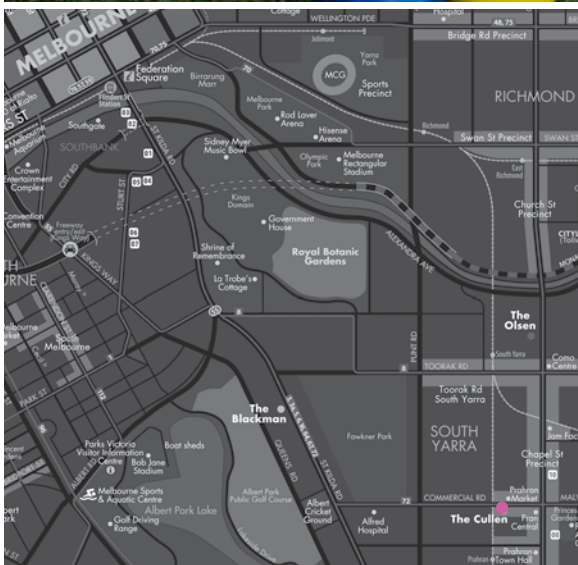

The Cullen boasts four unique event spaces: Lady Luck and Growler penthouses, The Cullen suite and the very cool Cullen Rooftop. Sitting boldly in the eclectic suburb of Prahran and ideally positioned to host dynamic & vibrant events, we can help you realise your wildest special event dreams. Dare to be different.

THE CULLEN ROOFTOP

At over 80 square meters, versatility is its virtue. The Cullen Rooftop is ideal for meetings, conferences, fashion shows, media events, product launches, gigs and more. This incredibly flexible space can hold up to 70 guests in a cocktail style. Featuring a sun-drenched breakout terrace with astonishing views, The Cullen Rooftop feels like it was created especially for you.

THE LADY LUCK PENTHOUSE

Located on the top floor of the hotel and appointed with plush furnishings, the Lady Luck penthouse offers over 110 square meters of deluxe space. Accentuated by a spacious entertaining balcony with simply stunning Melbourne CBD views, it's ideal for events with a difference.

THE GROWLER PENTHOUSE

With lashings of artwork in striking colours, Growler's 134 square meters sits slightly larger than its Lady Luck neighbour. The oversized outdoor terrace even comes complete with BBQ. Ideal for meetings and corporate brainstorming, this space is sure to inspire.

THE CULLEN SUITE

Stylish and intimate, the Cullen Suite provides the perfect space for your next meeting or event. Whatever your need, the Cullen Suite offers a unique space, the way only the Cullen knows how. Do things a little differently and have your guests talking long after they've left the building.