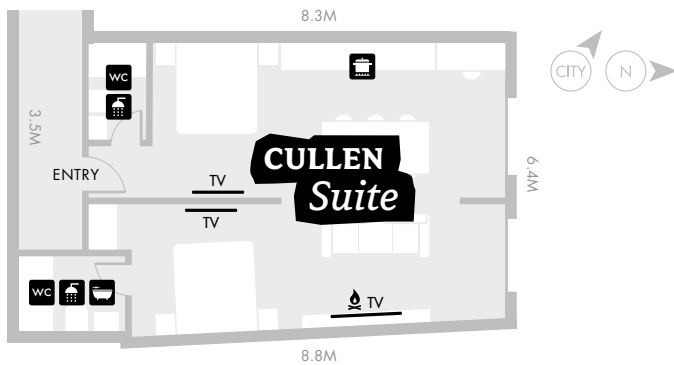

THE CULLEN ROOFTOP

At over 80 square meters, versatility is its virtue. The Cullen Rooftop is ideal for meetings, conferences, fashion shows, media events, product launches, gigs and more. This incredibly flexible space can hold up to 70 guests in a cocktail style. Featuring a sun-drenched breakout terrace with astonishing views, The Cullen Rooftop feels like it was created especially for you.

THE LADY LUCK PENTHOUSE

Located on the top floor of the hotel and appointed with plush furnishings, the Lady Luck penthouse offers over 110 square meters of deluxe space. Accentuated by a spacious entertaining balcony with simply stunning Melbourne CBD views, it's ideal for events with a difference.

THE GROWLER PENTHOUSE

With lashings of artwork in striking colours, Growler's 134 square meters sits slightly larger than its Lady Luck neighbour. The oversized outdoor terrace even comes complete with BBQ. Ideal for meetings and corporate brainstorming, this space is sure to inspire.

Spaces	Dimensions MxM	Gross Area Sq M	Capacity (Number of Persons)							
			Boardroom	Theatre	Classroom	Banquet	Cabaret	U-Shape	Cocktail	Fashion Launch /Showings
Rooftop	18.6x4.4	80	40	70	32	64	48	34	70	✓
Lady Luck Penthouse	NA	116.5	NA	NA	NA	NA	NA	NA	NA	✓
Growler Penthouse	NA	134	10	NA	NA	10	NA	NA	NA	✓
Cullen Suite	NA	52	10	NA	NA	NA	NA	NA	NA	✓