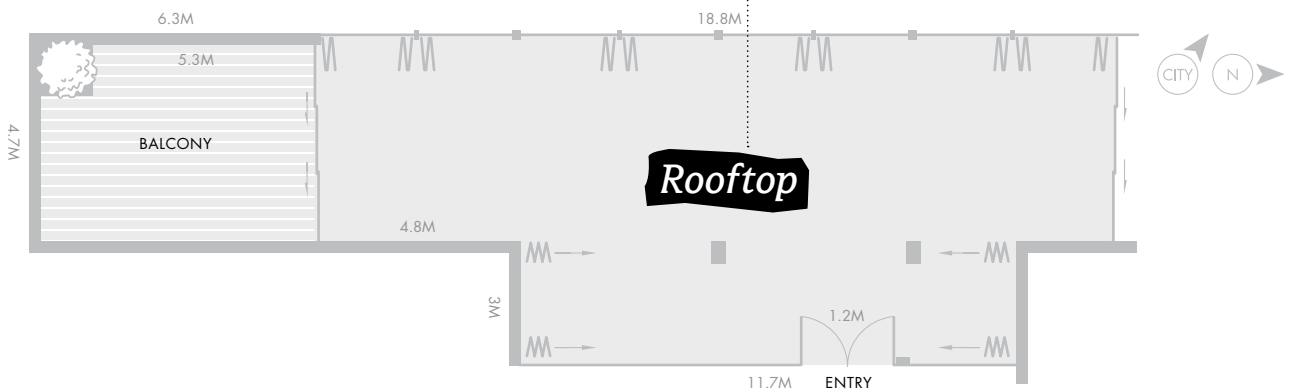

THE GROWLER PENTHOUSE

With lashings of artwork in striking colours, Growler's 134 square meters sits slightly larger than its Lady Luck neighbour. The oversized outdoor terrace even comes complete with BBQ. Ideal for meetings and corporate brainstorming, this space is sure to inspire.

Spaces	Dimensions MxM	Gross Area Sq M	Capacity (Number of Persons)							
			Boardroom	Theatre	Classroom	Banquet	Cabaret	U-Shape	Cocktail	Fashion Launch /Showings
Rooftop	18.6x4.4	80	40	70	32	64	48	34	70	✓
Lady Luck Penthouse	NA	116.5	NA	NA	NA	NA	NA	NA	NA	✓
Growler Penthouse	NA	134	10	NA	NA	10	NA	NA	NA	✓
Cullen Suite	NA	52	10	NA	NA	NA	NA	NA	NA	✓