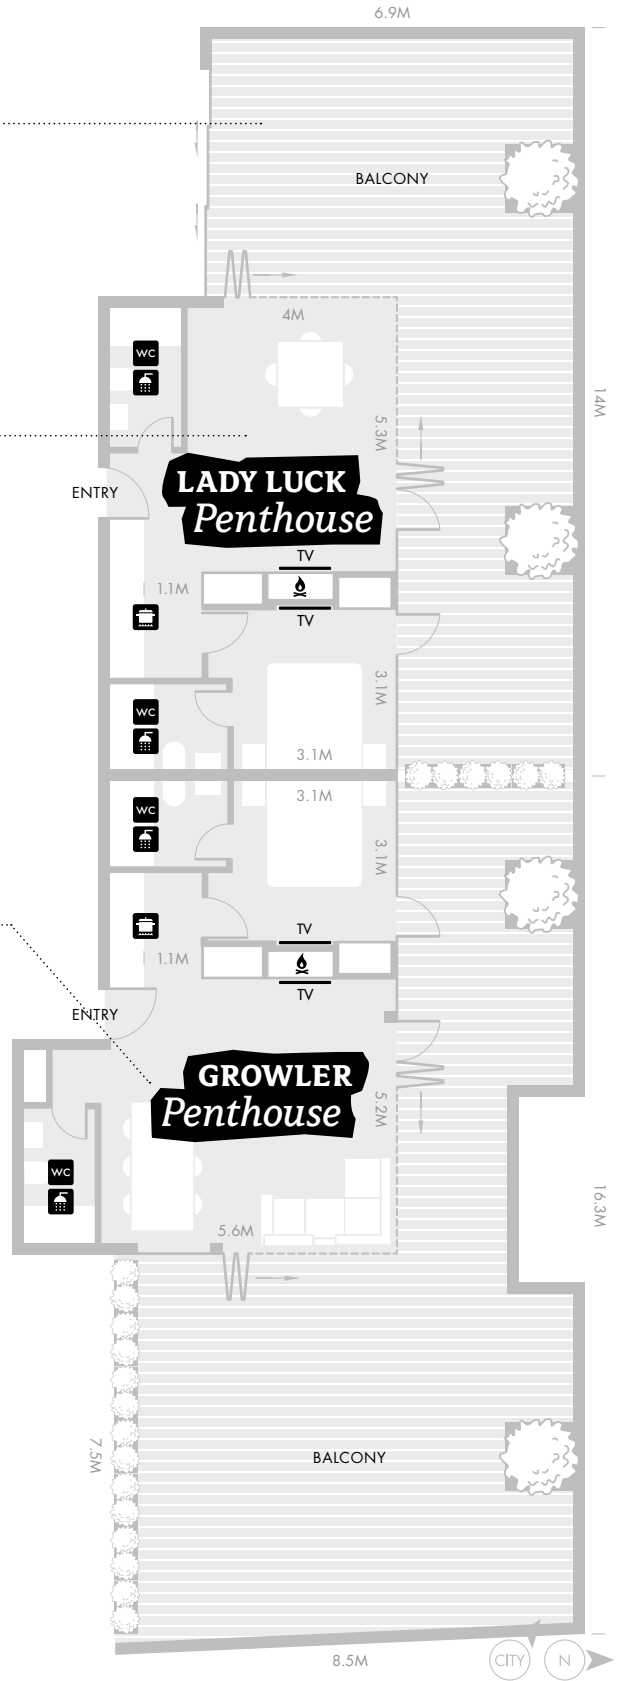

THE LADY LUCK PENTHOUSE

Located on the top floor of the hotel and appointed with plush furnishings, the Lady Luck penthouse offers over 110 square meters of deluxe space. Accentuated by a spacious entertaining balcony with simply stunning Melbourne CBD views, it's ideal for events with a difference.

THE GROWLER PENTHOUSE

With lashings of artwork in striking colours, Growler's 134 square meters sits slightly larger than its Lady Luck neighbour. The oversized outdoor terrace even comes complete with BBQ. Ideal for meetings and corporate brainstorming, this space is sure to inspire.

Spaces	Dimensions MxM	Gross Area Sq M	Capacity (Number of Persons)							
			Boardroom	Theatre	Classroom	Banquet	Cabaret	U-Shape	Cocktail	Fashion Launch /Showings
Rooftop	18.6x4.4	80	40	70	32	64	48	34	70	✓
Lady Luck Penthouse	NA	116.5	NA	NA	NA	NA	NA	NA	NA	✓
Growler Penthouse	NA	134	10	NA	NA	10	NA	NA	NA	✓
Cullen Suite	NA	52	10	NA	NA	NA	NA	NA	NA	✓